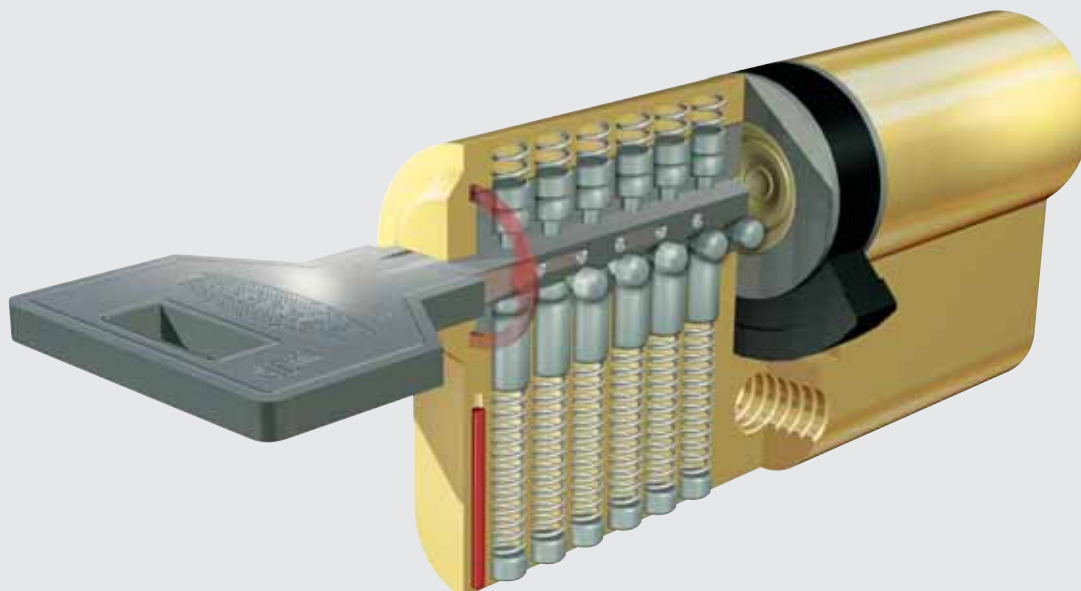

Protección frontal ANTITALADRO por anilla de acero templado en el tambor y barra en el canuto.

Disponibles en una amplia gama de medidas, acabados y versiones: doble embrague, microconmutadores, con pomo, medios cilindros, etc.

FABRICACIÓN ÍNTEGRA EN ESPAÑA bajo norma UNE-EN 1303:2006.

High security cylinders with **17 PINS**:

12 in two rows + 5 in an extra side row, acting to achieve a sophisticated **ANTIBUMPING** security system which increases exponentially its **master keying** possibilities.

Cylinders featuring european **ANTI-PICKLOCK profile**.

Front DRILLING RESISTANCE by tempered steel ring in the drum and tempered steel bar in the tube.

Available in a wide range of sizes, finishes and versions: double clutch cylinders, switches, knob cylinders, half cylinders, etc.

Completely MADE IN SPAIN in accordance with regulation UNE-EN 1303:2006.

K-30

**17 PITONES de
ACERO INOXIDABLE:**
12 en línea + 5 laterales

5 LLAVES DE ALPACA reversibles

17 STAINLESS STEEL PINS:
12 in two rows + 5 in extra side row