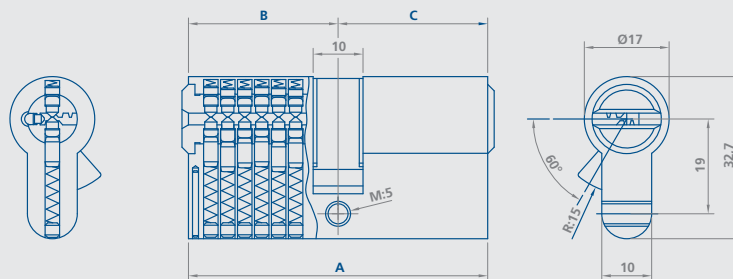

FABRICACIÓN ÍNTEGRA EN ESPAÑA bajo norma UNE-EN 1303:2006.

High security cylinders with **17 PINS**:

12 in two rows + 5 in an extra side row, acting to achieve a sophisticated **ANTIBUMPING** security system which increases exponentially its **master keying** possibilities.

Completely MADE IN SPAIN in accordance with regulation UNE-EN 1303:2006.

K-30

**17 PITONES de
ACERO INOXIDABLE:**
12 en línea + 5 laterales

5 LLAVES DE ALPACA reversibles

17 STAINLESS STEEL PINS:
12 in two rows + 5 in extra side row

Tarjeta de Seguridad
Security card

medidas / sizes

A	B	C	A	B	C	A	B	C
60 mm.	(30-30)		80 mm.	(35-50)		100 mm.	(50-50)	
65 mm.	(30-35)		85 mm.	(30-55)		100 mm.	(40-60)	
70 mm.	(35-35)		90 mm.	(45-45)		110 mm.	(55-55)	
70 mm.	(30-40)		90 mm.	(40-50)		110 mm.	(50-60)	
75 mm.	(35-40)		90 mm.	(30-60)		120 mm.	(60-60)	
80 mm.	(40-40)		90 mm.	(35-55)				
80 mm.	(30-50)		95 mm.	(40-55)				